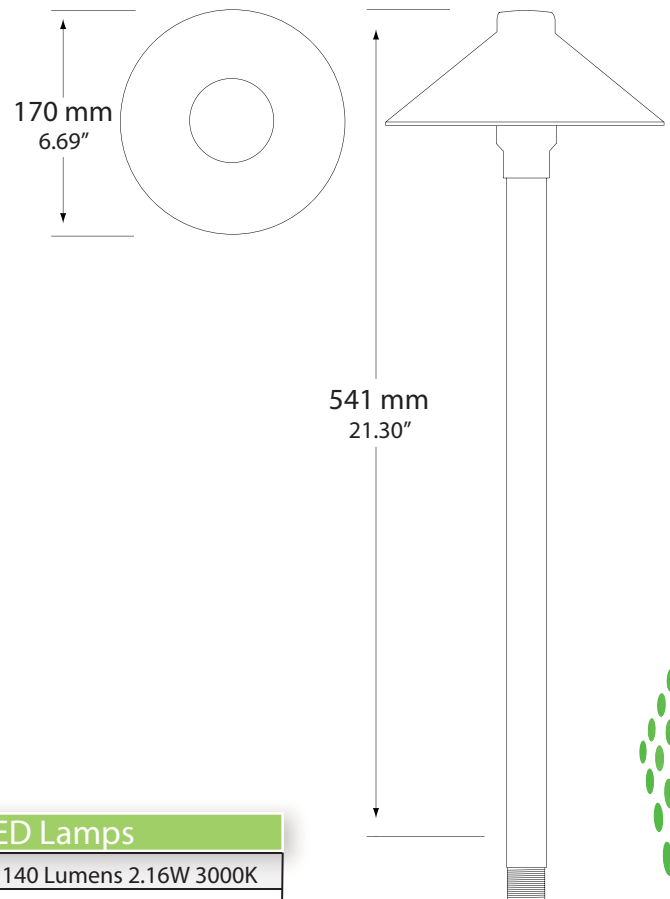

Professional Grade Area & Pathlights

ASPEN

Voltage: 12V
Construction: Solid Cast Brass w/ Extendable Stem
Weight: 2.35 lbs
Finish: Weathered Red Brass
Wire: 36" 18/2 UL Rated Lead Wire
Socket: Beryllium Copper, G4 BiPin Socket, pre-greased
Wattage: Maximum 20 Watts
Lens: Frosted Tempered Glass
Mounting: Brass Stake Included
Lamp Not Included

HERB

Voltage: 12V
Construction: Solid Cast Brass w/ Extendable Stem
Weight: 2.35 lbs
Finish: Weathered Red Brass
Top Hat: Adjustable Height
Wire: 36" 18/2 UL Rated Lead Wire
Socket: Beryllium Copper, G4 BiPin Socket, pre-greased
Wattage: Maximum 20 Watts
Lens: Frosted Tempered Glass
Mounting: Brass Stake Included
Lamp Not Included