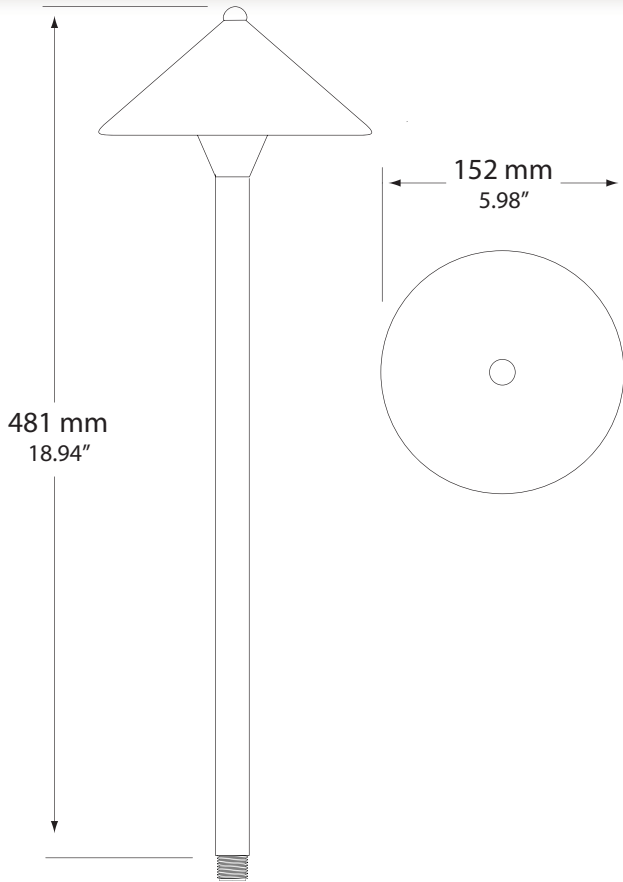

HERB

Herb, Illumicare's adjustable brass path and area light, adds safety and functionality to any outdoor living space.

With an adjustable lamp base, Herb offers a wide area light to help accent walkways, plant beds, path borders and even stairs. His frosted polycarbonate lens protects the lamp and socket from water, moisture and debris.

Professional Grade Area & Pathlights

ASPEN

Voltage: 12V
Construction: Solid Cast Brass w/ Extendable Stem
Weight: 2.35 lbs
Finish: Weathered Red Brass
Wire: 36" 18/2 UL Rated Lead Wire
Socket: Beryllium Copper, G4 BiPin Socket, pre-greased
Wattage: Maximum 20 Watts
Lens: Frosted Tempered Glass
Mounting: Brass Stake Included
Lamp Not Included

HERB

Voltage: 12V
Construction: Solid Cast Brass w/ Extendable Stem
Weight: 2.35 lbs
Finish: Weathered Red Brass
Top Hat: Adjustable Height
Wire: 36" 18/2 UL Rated Lead Wire
Socket: Beryllium Copper, G4 BiPin Socket, pre-greased
Wattage: Maximum 20 Watts
Lens: Frosted Tempered Glass
Mounting: Brass Stake Included
Lamp Not Included